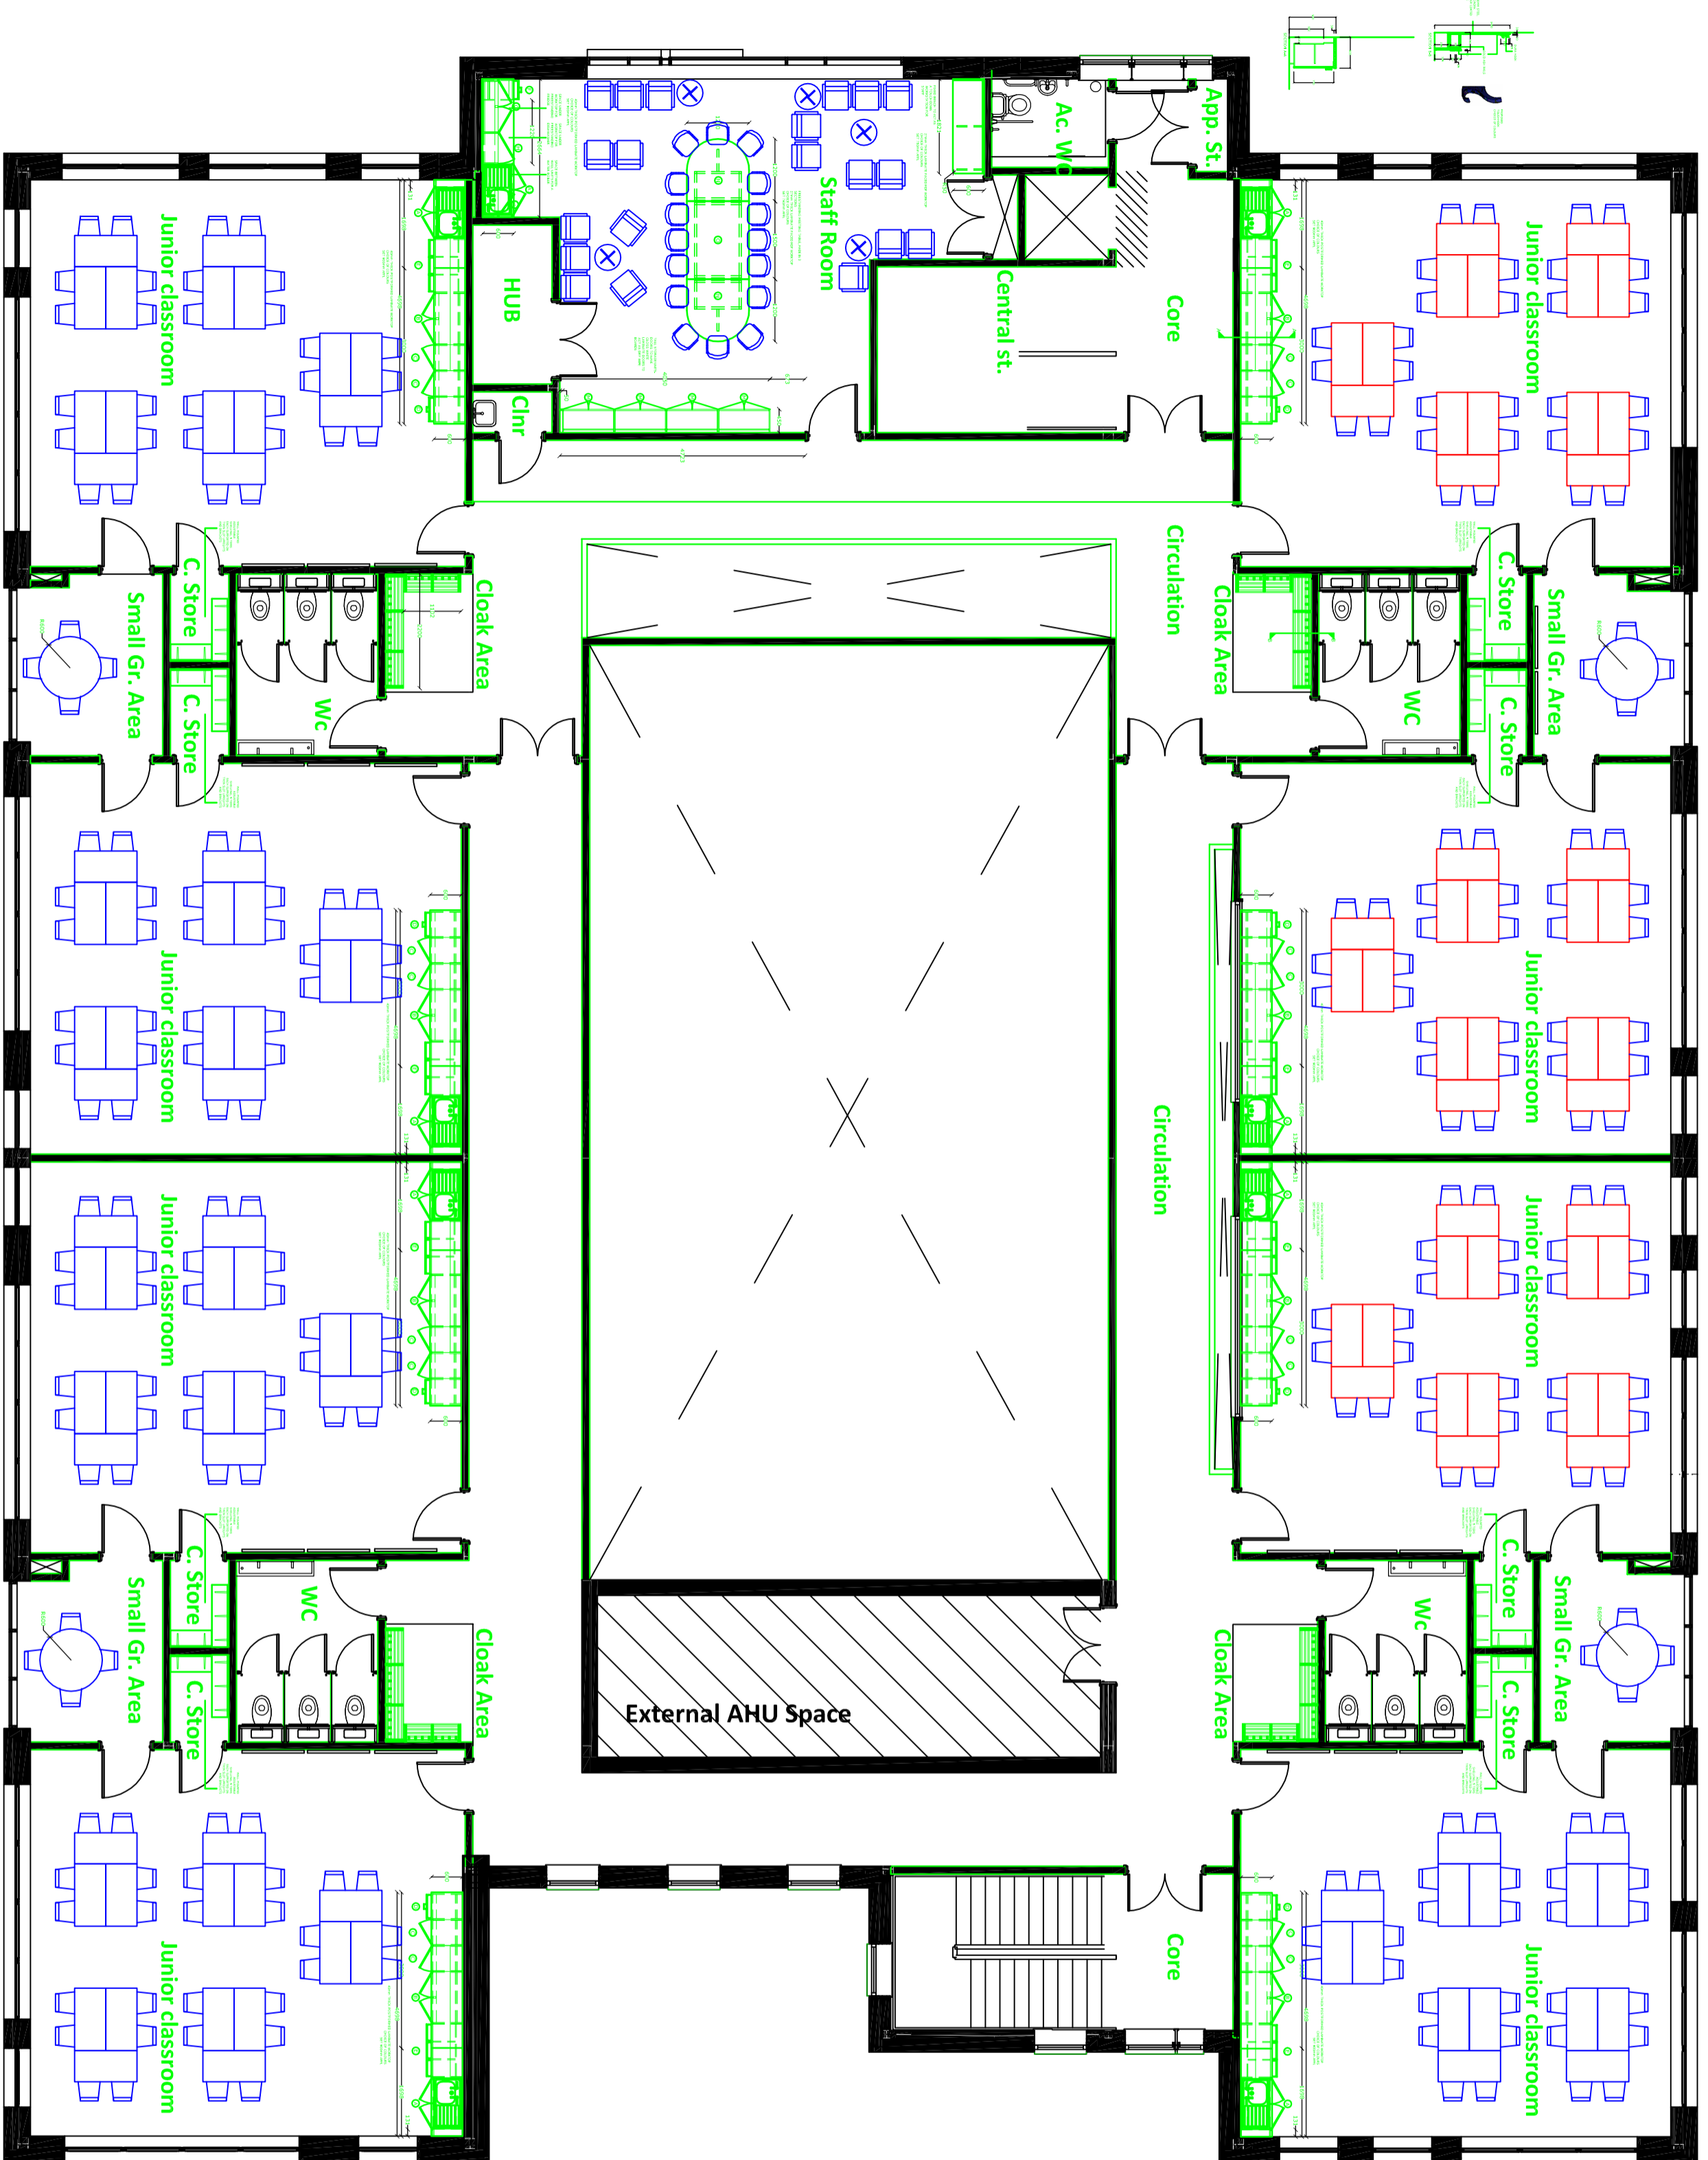

FURNITURE KEY:

A11-A13 - LOCKABLE DOUBLE-SHINY-BASE CUPBOARD WITH 1 ADJUSTABLE SHELF - 1000mm WIDTH, DEPTH & HEIGHT TO SUIT WORKTOP, 432mm INTERNAL DEPTH

UUUUU - CABLE TRAY

● - CABLE MANAGEMENT SOCKET

— - NEW LOOSE BY SCHOOL

— - LEGACY FURNITURE

— - FITTED BY HTQ

AMENDMENT	ISSUE	DATE
AFTER JULY MEETING	A	14.09.15

Project: NEW BUILD

Title: FIRST FLOOR ROOMS

Client: OAKFIELD SCHOOL

Dwg No.	5061-001	Scale	1/100
Date	14.07.15	Drawn By	LT

Unit 9A
Butts Pond Industrial Estate
Sturminster Newton, Dorset DT10 1AZ
T: 01258 472001
F: 01258 473884
E: sales@exclusive-furniture.co.uk
W: www.exclusive-furniture.co.uk